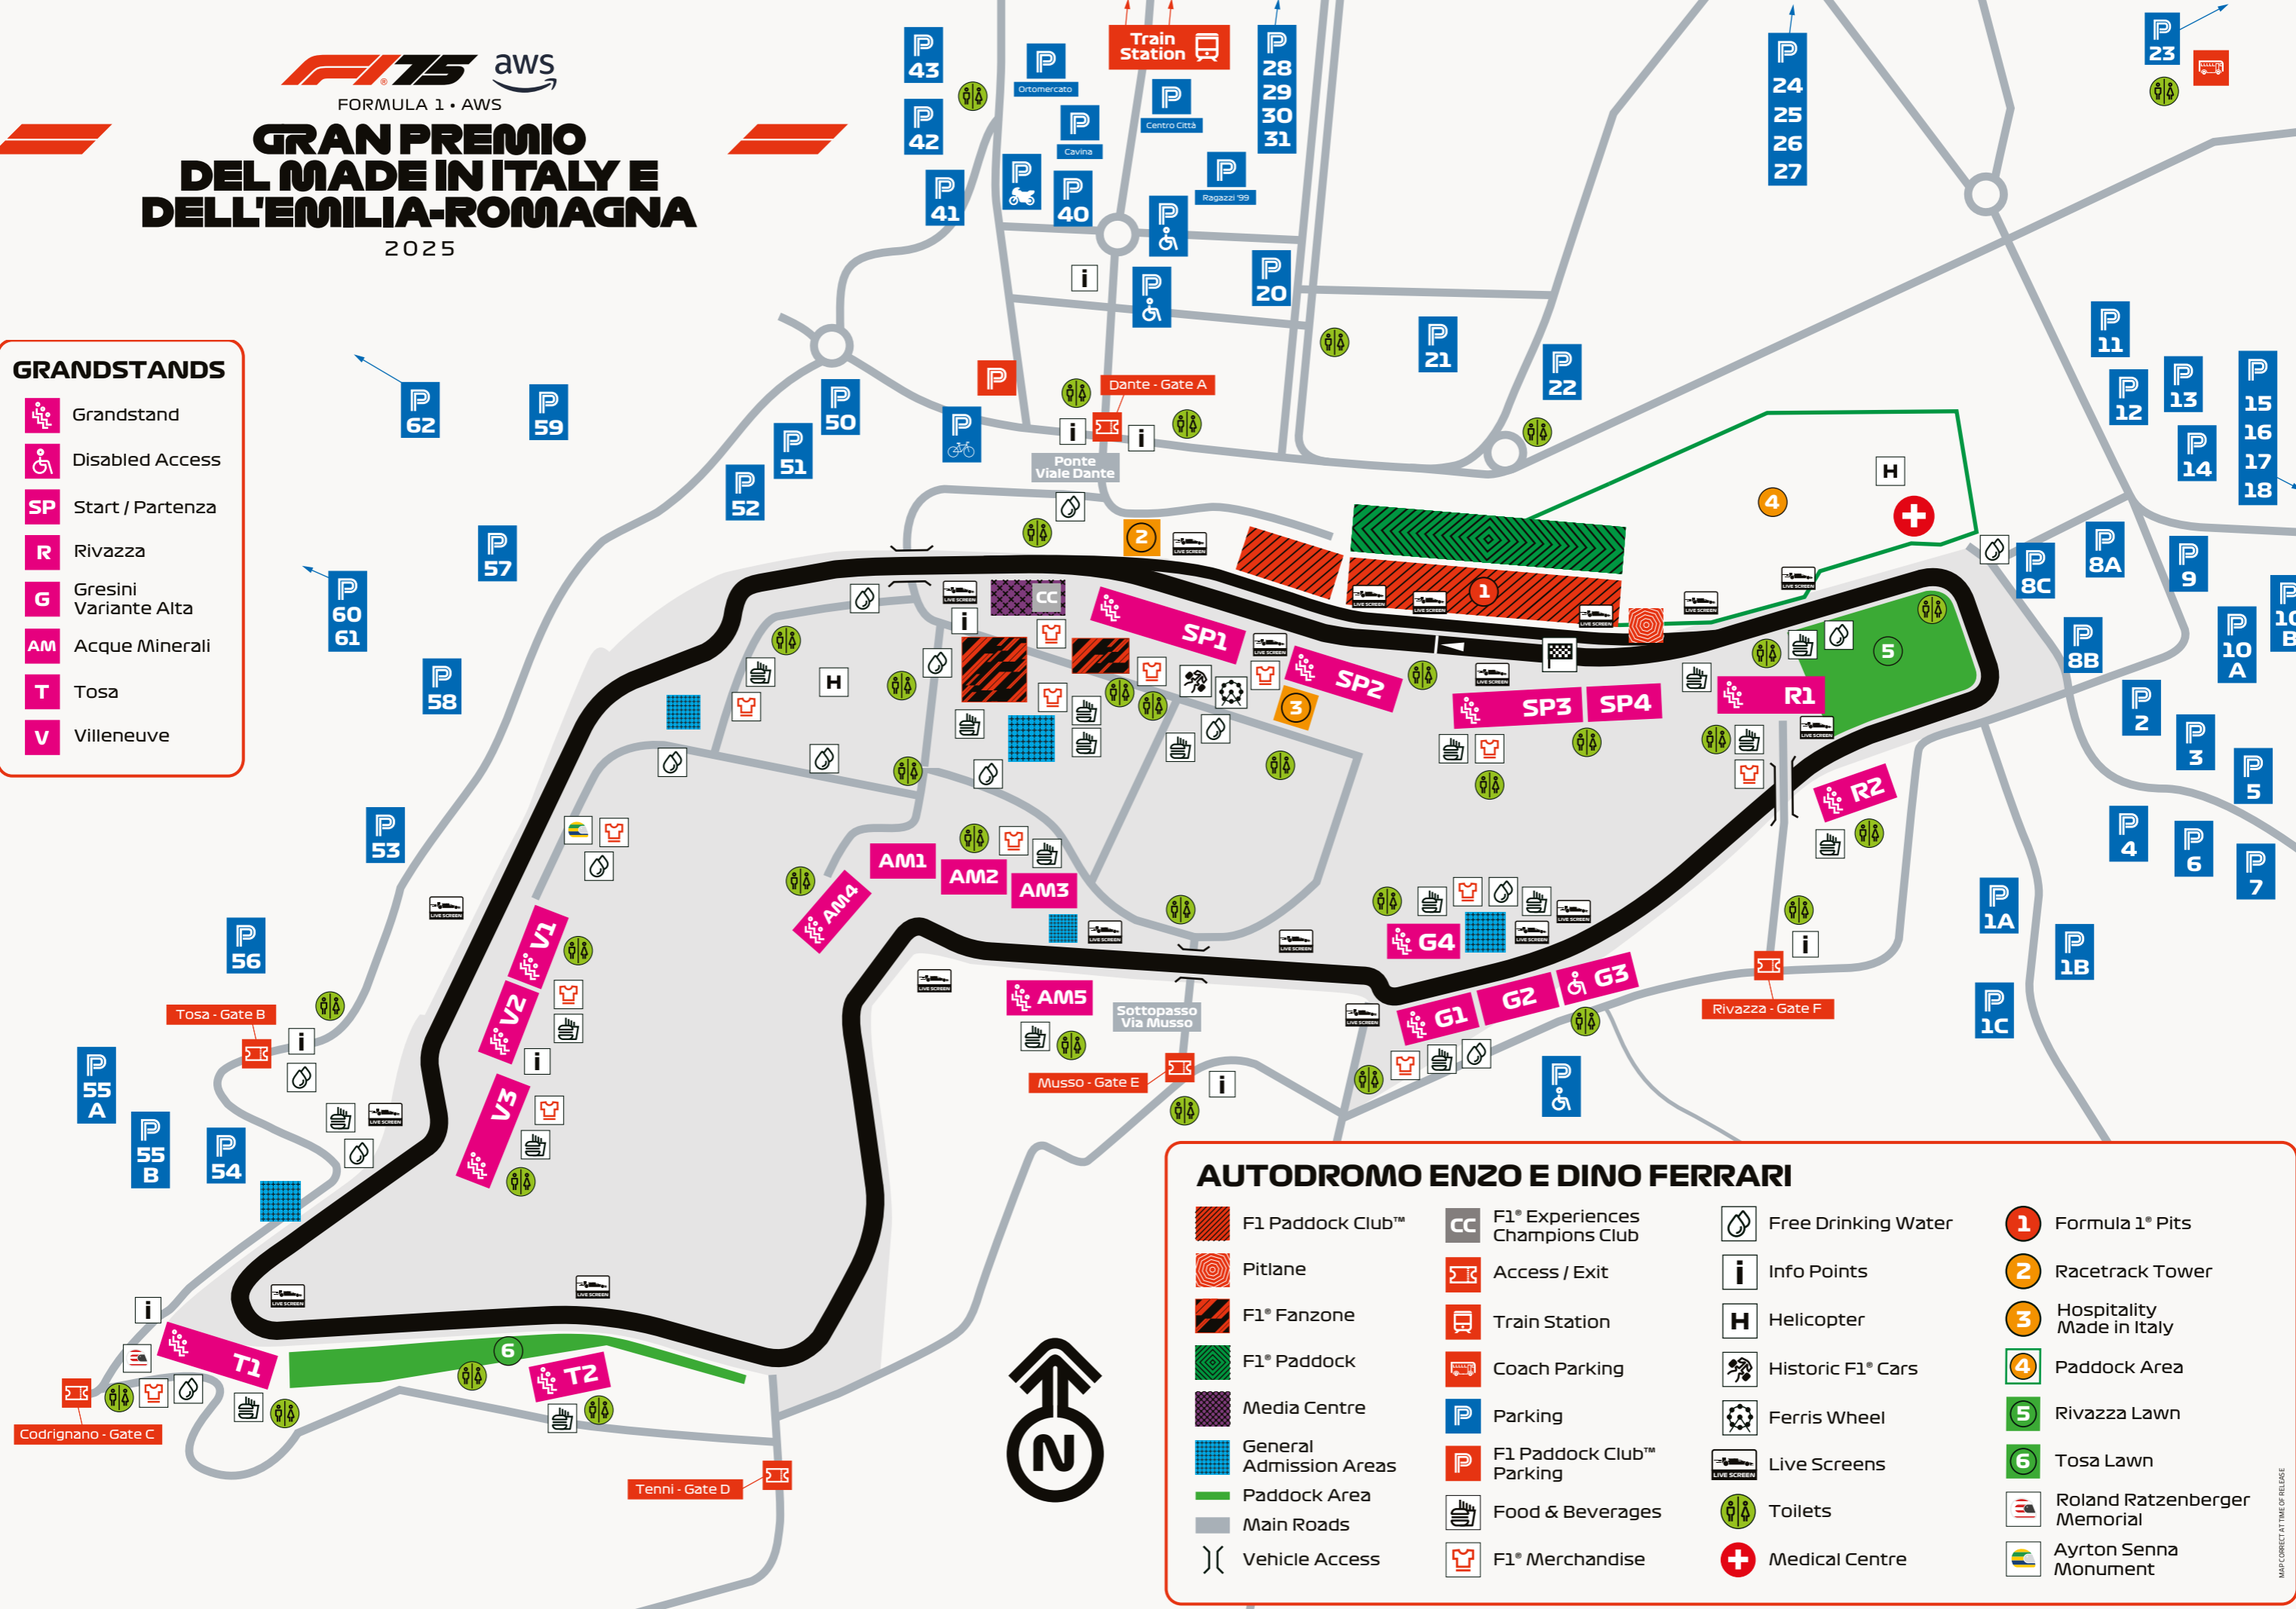

GRAN PREMIO DEL MADE IN ITALY E DELL'EMILIA-ROMAGNA 2025

GRANDSTANDS

- Grandstand
- Disabled Access
- Start / Partenza
- Rivazza
- Gresini Variante Alta
- Acque Minerali
- Tosa
- Villeneuve

AUTODROMO ENZO E DINO FERRARI

- | | | | |
|-------------------------|--------------------------------|---------------------|------------------------------|
| F1 Paddock Club™ | F1® Experiences Champions Club | Free Drinking Water | Formula 1® Pits |
| Pitlane | Access / Exit | Info Points | Racetrack Tower |
| F1® Fanzone | Train Station | Helicopter | Hospitality Made in Italy |
| F1® Paddock | Coach Parking | Historic F1® Cars | Paddock Area |
| Media Centre | Parking | Ferris Wheel | Rivazza Lawn |
| General Admission Areas | F1 Paddock Club™ Parking | Live Screens | Tosa Lawn |
| Paddock Area | Food & Beverages | Toilets | Roland Ratzenberger Memorial |
| Main Roads | F1® Merchandise | Medical Centre | Ayrton Senna Monument |
| Vehicle Access | | | |