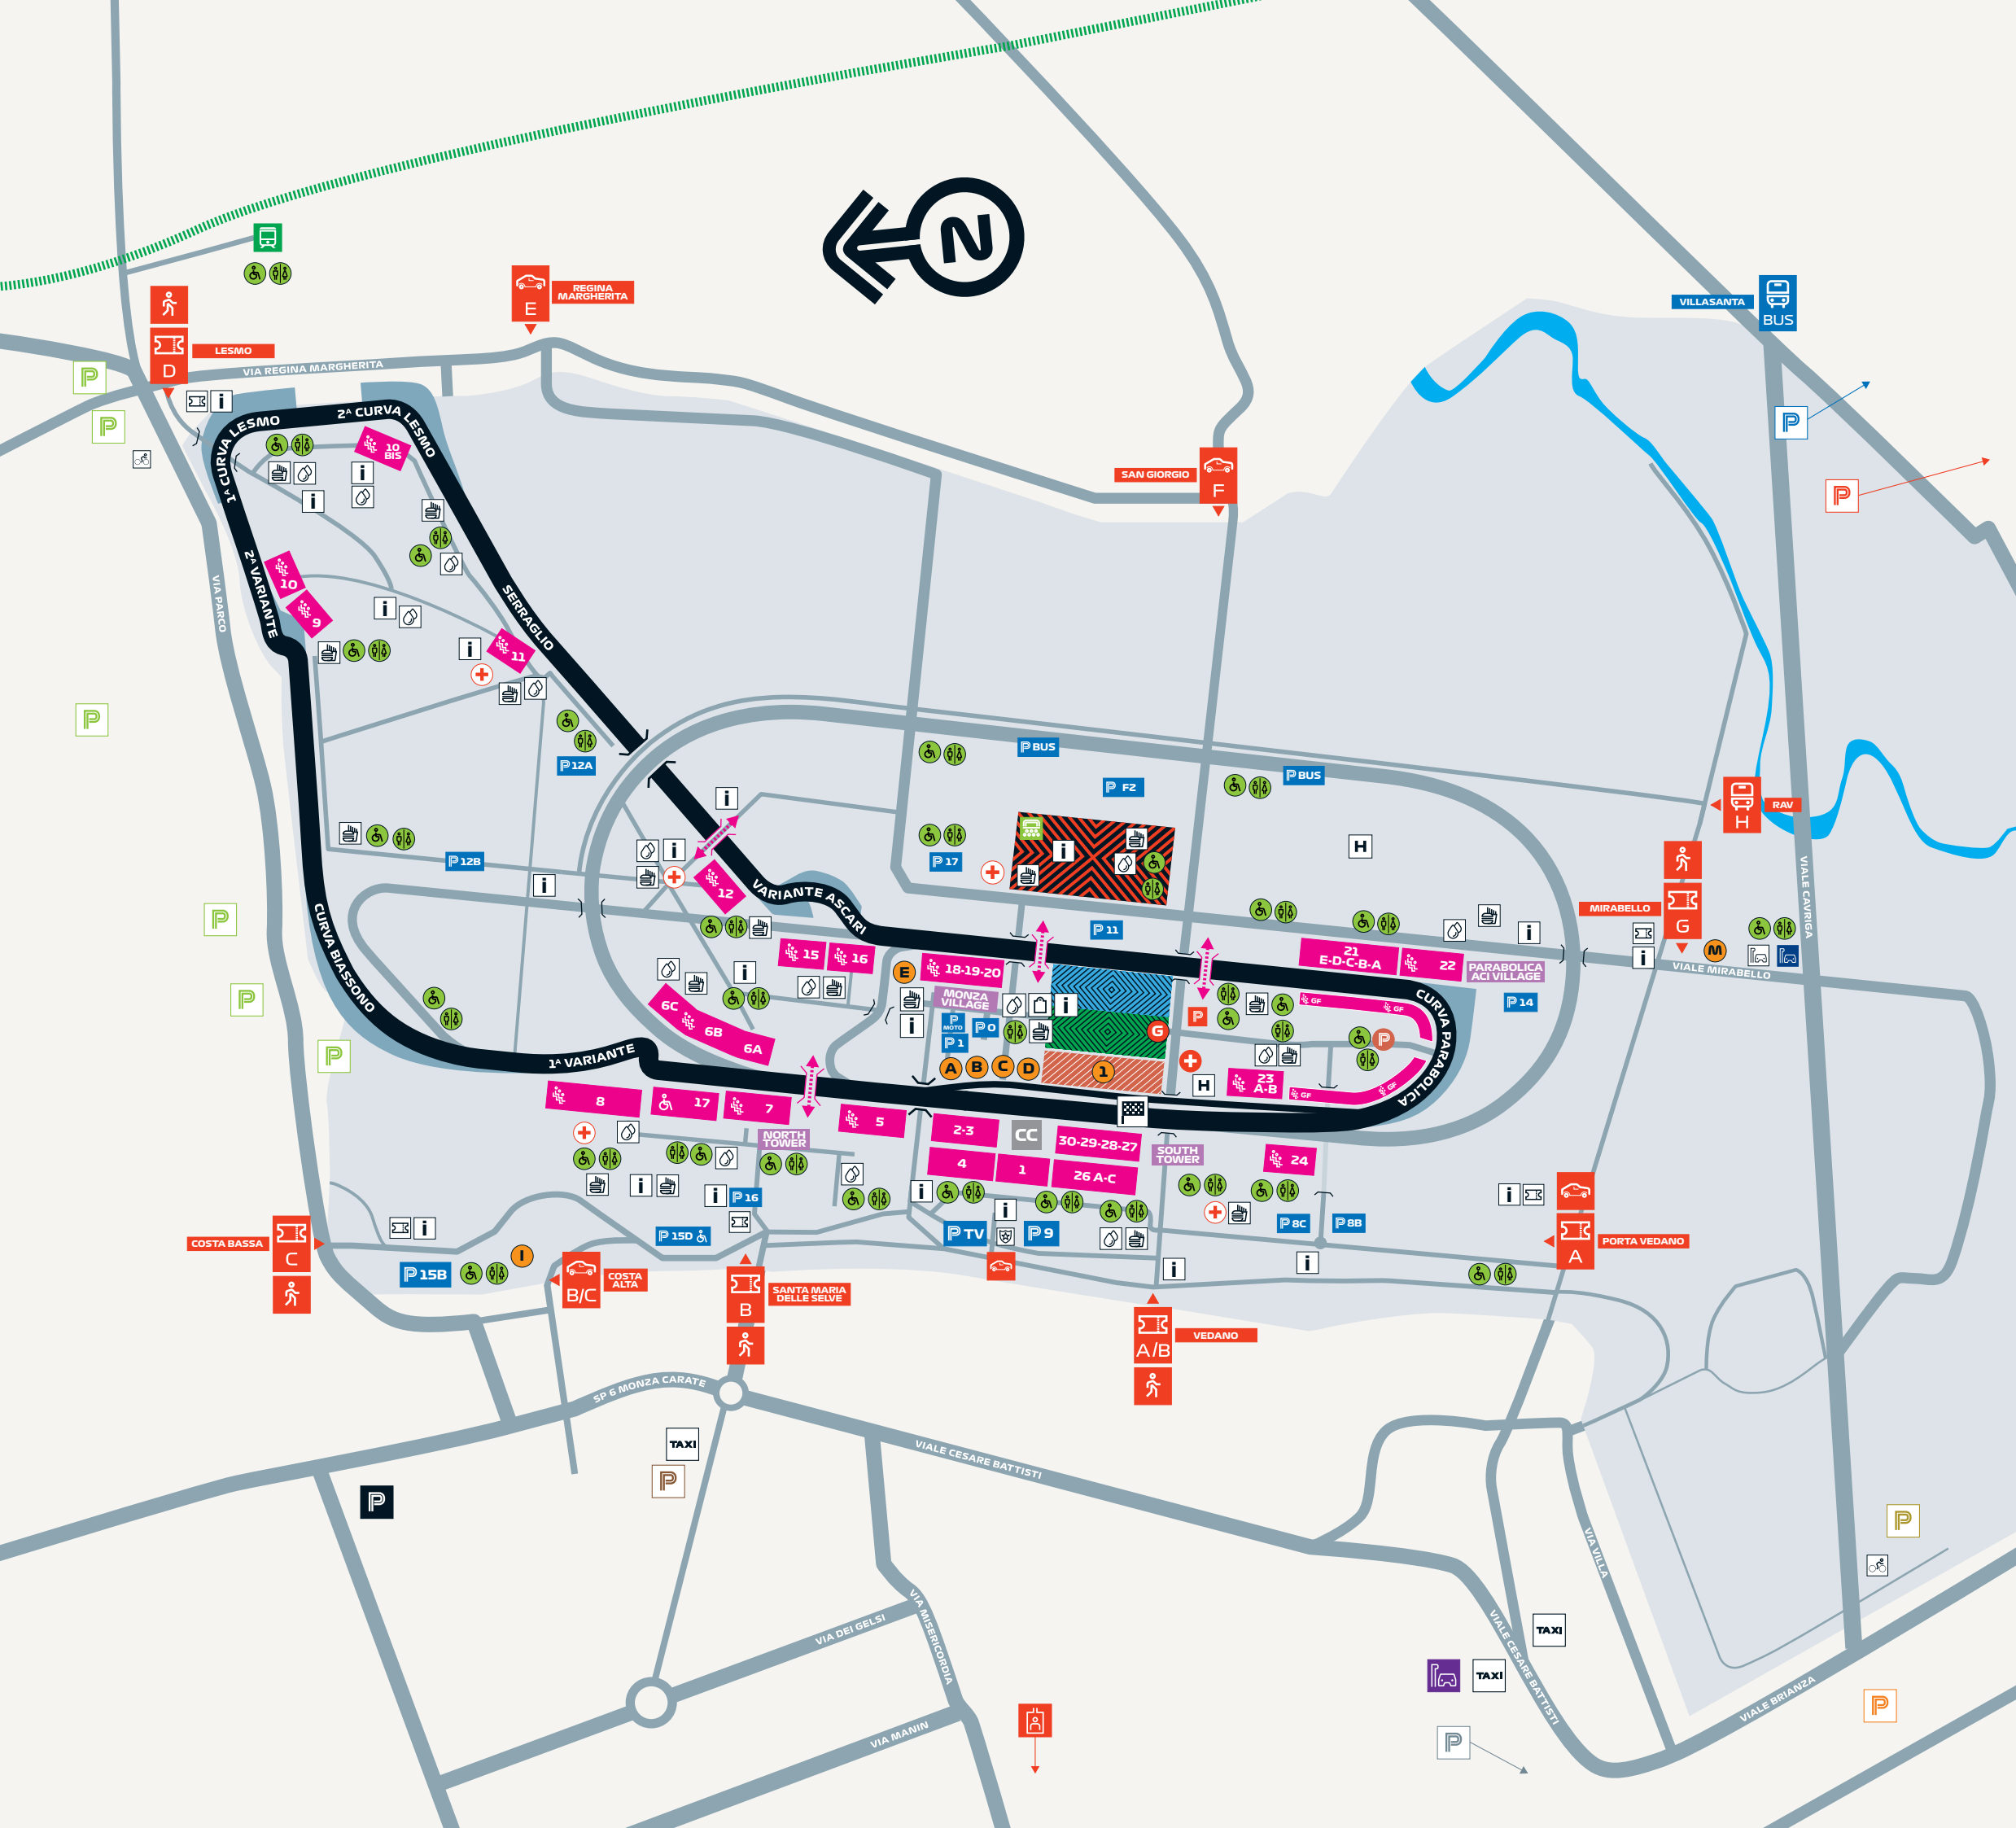

FORMULA 1 PIRELLI GRAN PREMIO D'ITALIA 2024

AUTODROMO NAZIONALE MONZA

-  F1 Paddock Club™
-  F1 Fanzone
-  F1 Paddock
-  Support Paddock
-  F1 Experiences Champions Club
-  Medical Centre
-  PMA
-  Formula 1 Pits
-  Garden Lounge
-  Hospitality Building
-  Race Club
-  Fans Club
-  Historic Racing Cars
-  Security Point
-  Cascina Costa Alta
-  Villa Mirabello
-  Entry Gates
-  Car Entrance
-  Pedestrian Entrance
-  Accreditation Centre Centro a Accrediti
-  Ticketing
-  Grandstand
-  Grandstand Disabled Access
-  Stage
-  Biassono Lesmo Parco Railway Station
-  Monza Railway Station
-  Bus Villasanta
-  Heliport
-  F1 Staff & Media Parking
-  F1 Paddock Club™ Parking
-  Internal Reserved Parking with Pass 0-17 and Moto
-  Public Parking Platinum Zone
-  Public Parking White Zone
-  Public Parking Green Zone
-  Public Parking Brown Zone
-  Public Parking Purple Zone
-  Public Parking Gold Zone
-  Public Parking Orange Zone
-  Public Parking Blue Zone
-  Public Parking Red Zone
-  Bike Parking
-  Disabled Parking
-  Black Shuttle Terminal
-  Blue Shuttle Terminal
-  Purple Shuttle Terminal
-  Taxi
-  Infopoints
-  Police
-  Water Points
-  Shop
-  Food & Beverages
-  Access Routes
-  Railway Line
-  Pedestrian Bridge

MAP CORRECT AT TIME OF RELEASE